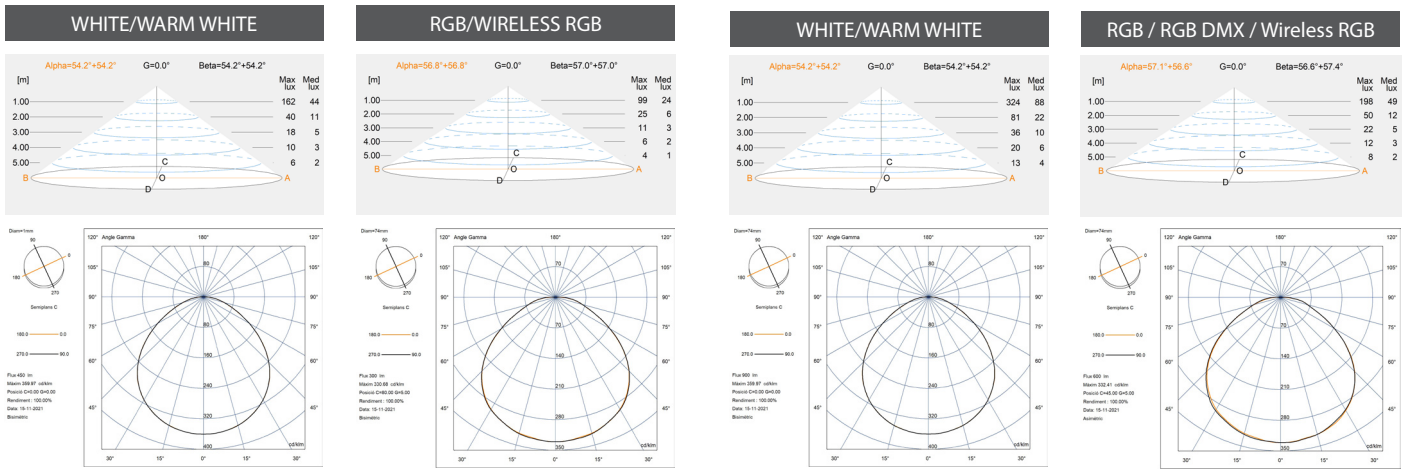

LUMIPLUS V1 PHOTOMETRIC MEASUREMENTS

LUMIPLUS V2 PHOTOMETRIC MEASUREMENTS