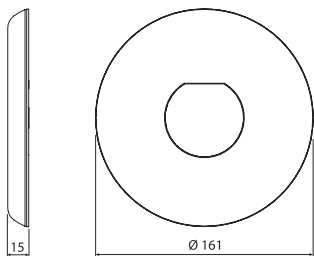

White	Beige	Light gray	Anthracite gray	Stainless steel * AISI 316
74392	74392CL090	74392CL129	74392CL144	74392CLSS
74393	74393CL090	74393CL129	74393CL144	74393CLSS
74394	74394CL090	74394CL129	74394CL144	74394CLSS
74395	74395CL090	74395CL129	74395CL144	74395CLSS

FOR NICHE