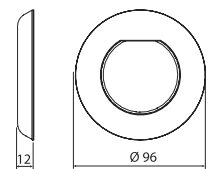

 Fluidra Connect compatible

LUMIPLUS V1 PHOTOMETRIC MEASUREMENTS

LUMIPLUS V2 PHOTOMETRIC MEASUREMENTS

2 DECORATIVE RINGS

DECORATIVE RING FOR NICHE

DECORATIVE RING FOR LARGE NOZZLE

DECORATIVE RING FOR SMALL NOZZLE

FOR NICHE

FOR LARGE NOZZLE (Ø116mm)

FOR SMALL NOZZLE (Ø90mm)

FOR PIPING

INSTALLATION SUPPORTS

TYPE OF POOL	DECORATIVE RING FOR NICHE 74392	DECORATIVE RING FOR LARGE NOZZLE 74393	DECORATIVE RING FOR SMALL NOZZLE 74394	DECORATIVE RING FOR PIPING 74395	
Concrete	06967	56498	35418	53956	15661
Concrete + LINER	00369	59983	00338	-	
PANELS	49828	00330	27084	-	
POLYESTER	00369	00330	74179	-	

PACKAGING AND PALLETIZATION

SPOTLIGHT BOX

130 mm

130 mm

160 mm

DECORATIVE RING BOX

135 mm

40 mm

135 mm

STANDARD BOX

270 mm

270 mm

330 mm

Code	74400, 74400WW, 74402, 74403 74404, 74406, 74406WW, 74408 74409	74401, 74401WW, 74407, 74407WW,	74405
Single box size (mm)	130 x 130 x 160		242 x 120 x 242
Volume/Single box (m ³)	0.0027		0.0076
Weight/Single box (kg)	0.415		1.138
Units/Standard box	8		2
Volume/Standard box (m ³)	0.0241		0.0241
Weight/Standard box (kg)	3.63	4.51	2.59
Units/Pallet	440	440	110
Volume/Pallet (m ³)	1.8		
Weight/Pallet (kg)	219.8	268.2	162.4