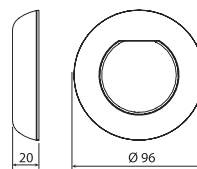

 Fluidra Connect compatible

LUMIPLUS V1 PHOTOMETRIC MEASUREMENTS

LUMIPLUS V2 PHOTOMETRIC MEASUREMENTS

2 DECORATIVE RINGS

DECORATIVE RING FOR NICHE

DECORATIVE RING FOR LARGE NOZZLE

DECORATIVE RING FOR SMALL NOZZLE

FOR NICHE

FOR LARGE NOZZLE (Ø116mm)

FOR SMALL NOZZLE (Ø90mm)

FOR PIPING

INSTALLATION SUPPORTS

TYPE OF POOL	DECORATIVE RING FOR NICHE 74392	DECORATIVE RING FOR LARGE NOZZLE 74393	DECORATIVE RING FOR SMALL NOZZLE 74394	DECORATIVE RING FOR PIPING 74395	
Concrete	06967	56498	35418	53956	15661
Concrete + LINER	00369	59983	00338	-	
PANELS	49828	00330	27084	-	
POLYESTER	00369	00330	74179	-	

PACKAGING AND PALLETIZATION

SPOTLIGHT BOX

130 mm

130 mm

160 mm

DECORATIVE RING BOX

135 mm

40 mm

135 mm

STANDARD BOX

270 mm

270 mm

330 mm

Code	74400, 74400WW, 74402, 74403 74404, 74406, 74406WW, 74408 74409	74401, 74401WW, 74407, 74407WW,	74405
Single box size (mm)	130 x 130 x 160		242 x 120 x 242
Volume/Single box (m ³)	0.0027		0.0076
Weight/Single box (kg)	0.415		1.138
Units/Standard box	8		2
Volume/Standard box (m ³)	0.0241		0.0241
Weight/Standard box (kg)	3.63	4.51	2.59
Units/Pallet	440	440	110
Volume/Pallet (m ³)	1.8		
Weight/Pallet (kg)	219.8	268.2	162.4