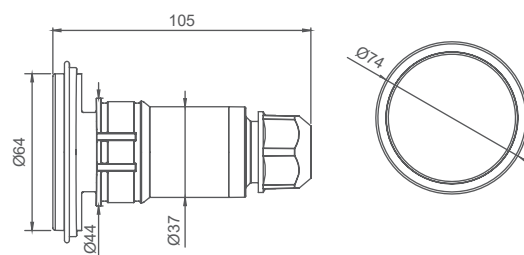

Spotlight

* measurements

1 SPOTLIGHT

LUMIPLUS V1	74400	74400WW	74401	74401WW	74402	744403
TYPE OF LIGHT	WHITE	WARM WHITE	WHITE	WARM WHITE	RGB 	Wireless RGB
VOLTAGE	12 V AC	12 V AC	24 V DC	24 V DC	12 V AC	12 V AC
POWER	3.5 W	3.5 W	3 W	3 W	3.8 W	6.5 W
CONSUMPTION	6 VA	6 VA	3 VA	3 VA	6.5 VA	7 VA
LUMINOUS FLUX	450 lm	450 lm	450 lm	450 lm	300 lm	300 lm
COLOR TEMP.	5,700 K	3,000 K	5,700 K	3,000 K	-	-
CRI >	70	80	70	80	-	-
LUMINOUS EFFICIENCY	128.57	150	128.57	150	78.94	69.76
FLUX ANGLE	0.58	0.58	1	1	0.58	0.61
LENS	Wide	Wide	Wide	Wide	Wide	Wide
THERMAL PROTECTION	Self-regulation	Self-regulation	Self-regulation	Self-regulation	Flasher	Flasher
ENERGY CLASS <small>As per EU 2019/2015</small> 						
INSTALLATION IN SALT WATER	Yes	Yes	Yes	Yes	Yes	Yes
COMPATIBLE CONTROL SYSTEMS	ON/OFF	ON/OFF	ON/OFF	ON/OFF	32458, 27818, 41988, 59131, 57434	59125, 64633

135 mm

STANDARD BOX

270 mm

270 mm

330 mm

Code	74400, 74400WW, 74402, 74403 74404, 74406, 74406WW, 74408 74409	74401, 74401WW, 74407, 74407WW,	74405
Single box size (mm)	130 x 130 x 160		242 x 120 x 242
Volume/Single box (m ³)	0.0027		0.0076
Weight/Single box (kg)	0.415		1.138
Units/Standard box	8		2
Volume/Standard box (m ³)	0.0241		0.0241
Weight/Standard box (kg)	3.63	4.51	2.59
Units/Pallet	440	440	110
Volume/Pallet (m ³)	1.8		
Weight/Pallet (kg)	219.8	268.2	162.4