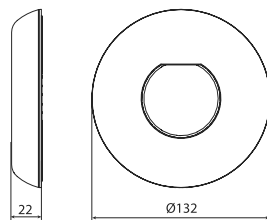

Spotlight

* measurements

1 SPOTLIGHT

LUMIPLUS V1	74400	74400WW	74401	74401WW	74402	744403
TYPE OF LIGHT	WHITE	WARM WHITE	WHITE	WARM WHITE	RGB 	Wireless RGB
VOLTAGE	12 V AC	12 V AC	24 V DC	24 V DC	12 V AC	12 V AC
POWER	3.5 W	3.5 W	3 W	3 W	3.8 W	6.5 W
CONSUMPTION	6 VA	6 VA	3 VA	3 VA	6.5 VA	7 VA
LUMINOUS FLUX	450 lm	450 lm	450 lm	450 lm	300 lm	300 lm
COLOR TEMP.	5,700 K	3,000 K	5,700 K	3,000 K	-	-
CRI >	70	80	70	80	-	-
LUMINOUS EFFICIENCY	128.57	150	128.57	150	78.94	69.76
FLUX ANGLE	0.58	0.58	1	1	0.58	0.61
LENS	Wide	Wide	Wide	Wide	Wide	Wide
THERMAL PROTECTION	Self-regulation	Self-regulation	Self-regulation	Self-regulation	Flasher	Flasher
ENERGY CLASS <small>As per EU 2019/2015</small> 						
INSTALLATION IN SALT WATER	Yes	Yes	Yes	Yes	Yes	Yes
COMPATIBLE CONTROL SYSTEMS	ON/OFF	ON/OFF	ON/OFF	ON/OFF	32458, 27818, 41988, 59131, 57434	59125, 64633

 Fluidra Connect compatible

LUMIPLUS V1 PHOTOMETRIC MEASUREMENTS

LUMIPLUS V2 PHOTOMETRIC MEASUREMENTS

2 DECORATIVE RINGS

DECORATIVE RING FOR NICHE

DECORATIVE RING FOR LARGE NOZZLE

DECORATIVE RING FOR SMALL NOZZLE

FOR NICHE

FOR LARGE NOZZLE (Ø116mm)

FOR SMALL NOZZLE (Ø90mm)

FOR PIPING

INSTALLATION SUPPORTS

TYPE OF POOL	DECORATIVE RING FOR NICHE 74392	DECORATIVE RING FOR LARGE NOZZLE 74393	DECORATIVE RING FOR SMALL NOZZLE 74394	DECORATIVE RING FOR PIPING 74395	
Concrete	06967	56498	35418	53956	15661
Concrete + LINER	00369	59983	00338	-	
PANELS	49828	00330	27084	-	
POLYESTER	00369	00330	74179	-	

135 mm

STANDARD BOX

270 mm

270 mm

330 mm

Code	74400, 74400WW, 74402, 74403 74404, 74406, 74406WW, 74408 74409	74401, 74401WW, 74407, 74407WW,	74405
Single box size (mm)	130 x 130 x 160		242 x 120 x 242
Volume/Single box (m ³)	0.0027		0.0076
Weight/Single box (kg)	0.415		1.138
Units/Standard box	8		2
Volume/Standard box (m ³)	0.0241		0.0241
Weight/Standard box (kg)	3.63	4.51	2.59
Units/Pallet	440	440	110
Volume/Pallet (m ³)	1.8		
Weight/Pallet (kg)	219.8	268.2	162.4